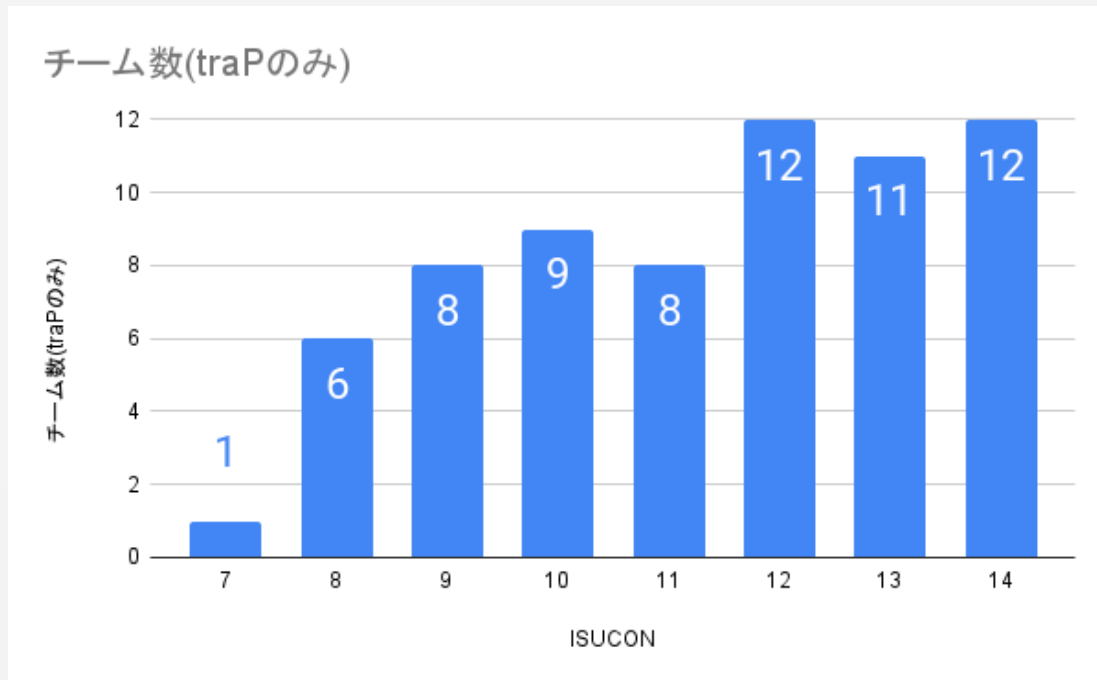

traP 部員の ISUCON 参加

部員は入れ替わっているにも関わらず、**増加**している
ISUCON に取り組み、**後輩を育成する文化**が定着